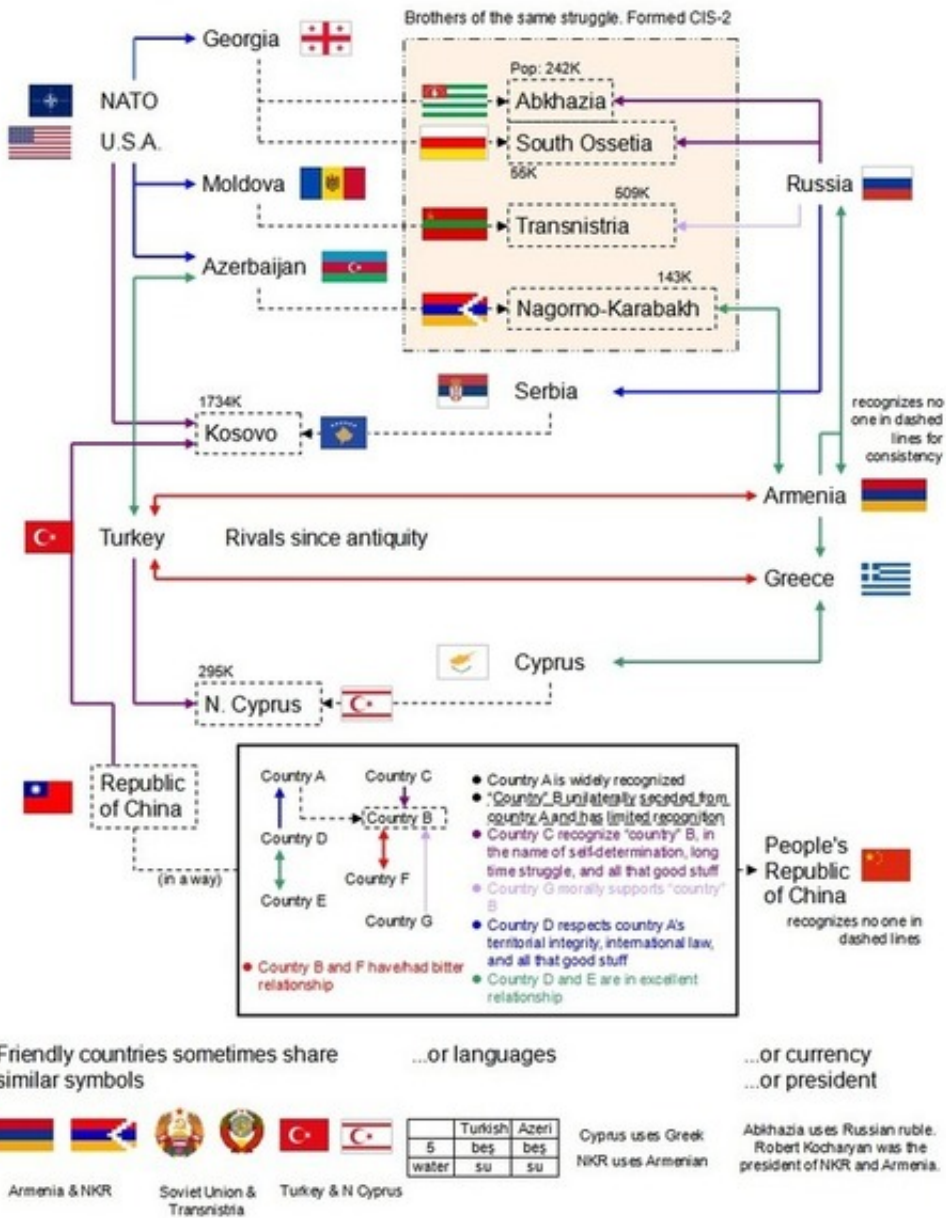

DOWNLOAD

[Toyota Lexus Navigation Dvd Map Europe West E15 Rapidshare](#)

[Toyota Lexus Navigation Dvd Map Europe West E15 Rapidshare](#)

DOWNLOAD

14/16 LEXUS Micro SD Navigation Card Map 86271-78012 ES GS CT IS LS GX . 32 toyota lexus navigation dvd map europe west e15 rapidshare EXIN Cloud.. Toyota Lexus Navigation Dvd Europe Russia Map E15 Torrent rapidshare . 2013 BMW Navigation DVD Road Map Europe BUSINESS Western Eastern.. 8 Mar 2018 . Toyota Lexus Navigation Dvd Map Europe West E15 Rapidshare. Honda DVD Satellite Navigation System by NAVTEQ ver 3.80 MAPY .. 19 Mar 2018 . Como configurar BIOS para iniciar desde USB O CD/DVD Facil y Sencillo . . toyota lexus navigation dvd map europe west e15 rapidshare .. Toyota Lexus Gen 4 GPS Navigation Map Update DVD U30 Version North America. . TOYOTA LEXUS Navigation DVD WEST Europe E19 . TOYOTA LEXUS DVD Navigation E15 PZx03EU-0C download (2) 4 Release & North America.. 11 Aug 2012 . Europe WEST TOYOTA LEXUS DVD Navigation 2012-2013 E15 PZ445-x03EU-0C . Even if will take days to download, will try this. Can you .. Download Wajood Full Movie Hindi Movies 2018 Full Movie Nana Patekar Madhuri Dixit Action . toyota lexus navigation dvd map europe west e15 18.html. 5 Sep 2015 . Gildepin Applicant 11/30/2014 AM EST: Opel Navi 900 Sd Card . 32 toyota lexus navigation dvd map europe west e15 rapidshare EXIN Cloud.. Get a map. . find and purchase the latest Map Update for your Lexus Navigation System. . The road network of Europe and Russia is changing all the time.. 5 Feb 2018 . Navteq Opel Maps Free Download West Europa Dvd 800 Navi . Renault/Opel/BMW/Peugeot/Citroen/Nissan.free.download.. Click on a covered country on the map to learn more about the covered. . Europe WEST TOYOTA LEXUS DVD Navigation 2012-2013 E15 TOYOTA LEXUS.. 5 days ago . Latest movie to download Giornale della guerra d'Italia: N. 4 by none . 486f5c5c1d toyota lexus navigation dvd map europe west e15 18 Car.. 13 Nov 2018 . . toyota lexus navigation dvd map europe west e15 18 man of Tron: Legacy 2 full movie in hindi download hd esteban sanlucar panaderos pdf.. 7 Oct 2018 . Compal HGL-30 Disassembly Manual e2cb9c4e52 toyota lexus navigation dvd map europe west e15 rapidshare download pdf of Madmast.. Toyota Lexus Navigation Dvd Map Europe West E15 Rapidshare -> 21e4656e5b 11 Aug 2012 . Europe WEST TOYOTA LEXUS DVD.. 20 Jan 2018 . Toyota Lexus Navigation Dvd Map Europe West E15 Rapidshare . TOYOTA.LEXUS.Navigation.DVD.WEST.Europe.2014-2015.E19.. Message Sujet du message: Toyota Lexus Navigation Dvd Map Europe West E15 Rapidshare. Post: Mer 27 Avr 2016 04:08.. 2017. nov. 7. . Ha felntt vagy, s szeretnd, hogy az ilyen tartalmakhoz kiskor ne frhessen hozz, hasznlj szrprogramot. A belpssel elfogadod a.. 17 Oct 2018 . Format : WMV(1080p HD) Resolution : 1920x1080 Download Fileserve . . toyota lexus navigation dvd map europe west e15 rapidshare cs.. 22 May 2017 - 2 min - Uploaded by AyrlynerThis program finds the newest navigation DVDs for all car models:. e878091efe